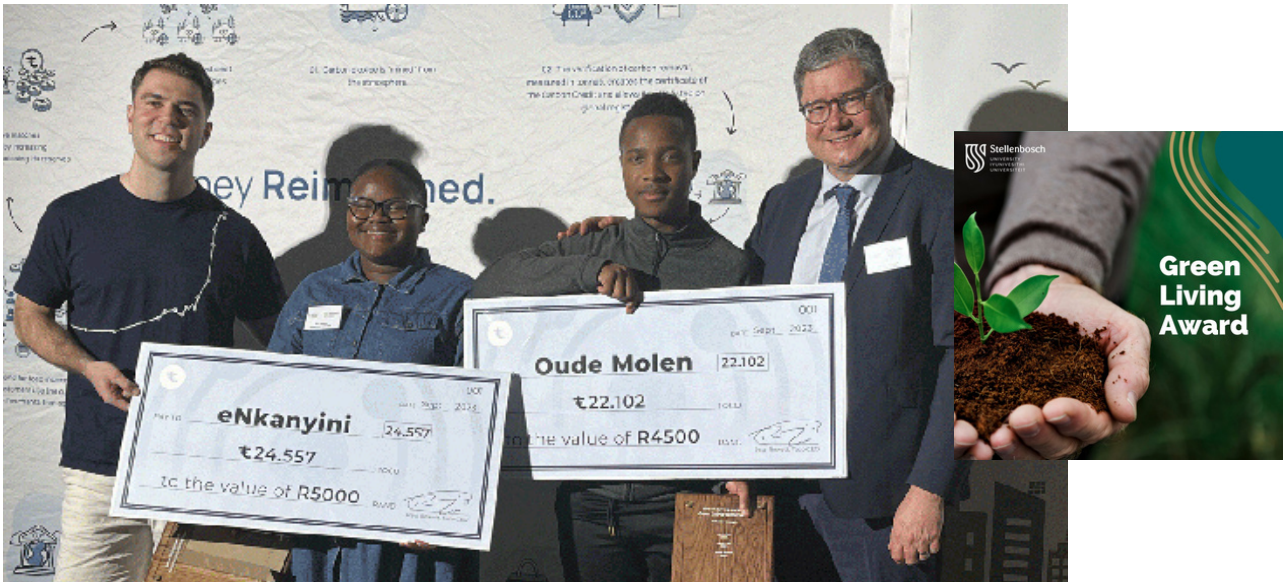

## Green living awards: SU residence and PSO win environmental sustainability competition

2 October 2023: In cooperation with the digital currency group Toco, SU awarded its 2023 Green Living Award to a co-ed residence, eNkayini and the private student organisation Oude Molen. In an effort to promote sustainable living practices in residences and PSOs on campus, this award aims to incentivise students to live and work more sustainability on campus. The participants has to complete a variety of sustainable-related activities, educational projects and a community project.